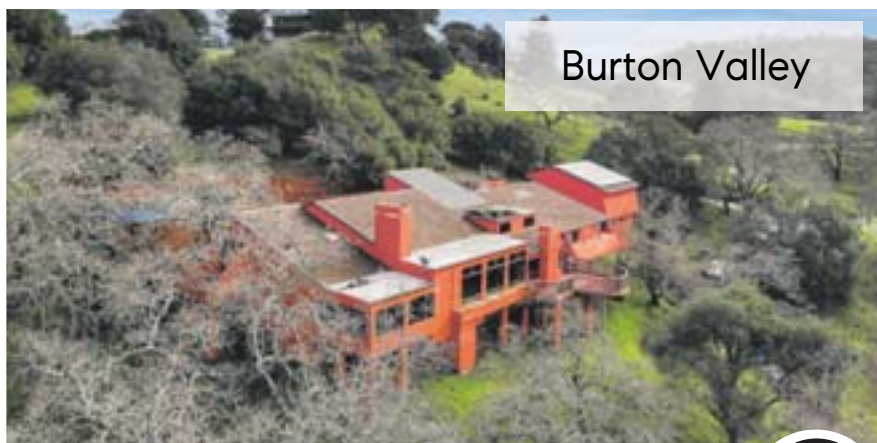

# COMPASS

Great MCC home  
Open Sunday 1-4

**111 Merion Terrace, Moraga**  
2680+ sqft | 3 Br | 2 Ba | .17+/- Ac Lot  
Expanded "Inverness" model in Moraga Country Club.

[www.111MerionTer.com](http://www.111MerionTer.com)  
\$1,100,000

Sale Pending!

**1161 Larch Avenue, Moraga**  
24.6 Acres with development potential.  
Former MTSC Club. Very private!

[www.1161LarchAvenue.com](http://www.1161LarchAvenue.com)

Burton Valley

**4 Leeward Glen, Lafayette**  
3945 sqft | 4 Br | 2.5 Ba | 2.22+/- Ac Lot  
Unique property on a very private view lot.

[www.4LeewardGlenRd.com](http://www.4LeewardGlenRd.com)  
\$1,695,000

Open Sunday  
1-4

**4 Shannon Court, Moraga**  
5155 sqft | 5 Br | 4.5 Ba | 2.22+/- Ac Lot  
Spacious custom home on a large wooded lot.