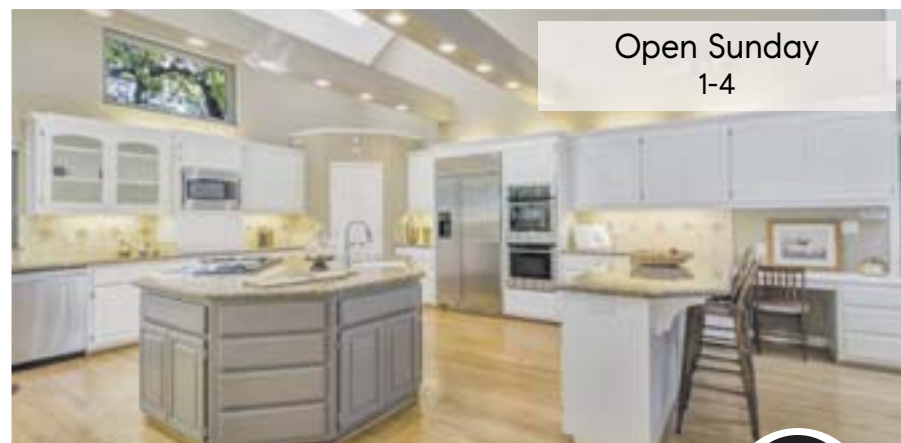

[www.4LeewardGlenRd.com](http://www.4LeewardGlenRd.com)  
\$1,695,000

Open Sunday  
1-4

**4 Shannon Court, Moraga**  
5155 sqft | 5 Br | 4.5 Ba | 2.22+/- Ac Lot  
Spacious custom home on a large wooded lot.